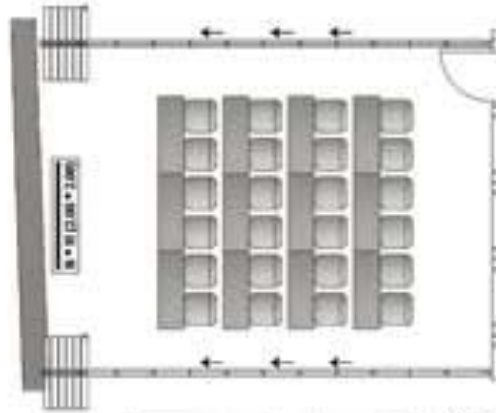

STEIGENBERGER NILE PALACE LUXOR

24 Seats