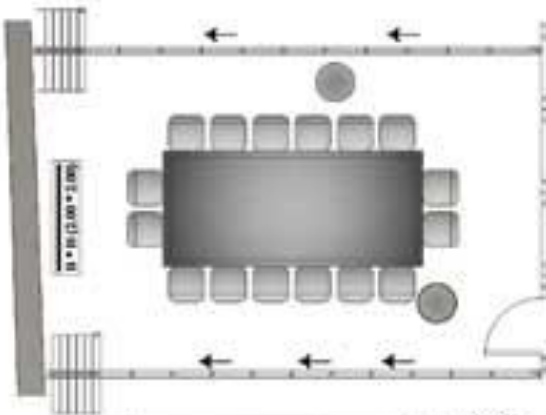

STEIGENBERGER
NILE PALACE
LUXOR

21 Seats

Ramses Hall (4)

Size (l x w m)	Height (m)	Length	Width	Sea clearance (m)	Max. Weight (Kg/m ²)
13.00	3.05	7.20	4.56	6.90 - 2.25 m	450 Kg / m ²

Class room Theatre U-Shape Board room Round table

17 Seats

Ramses Hall (5)

Size (L x W)	Height (m)	Length	Width	Door Dimensions (m)	Max. Weight (Kg/m ²)
34.00	3.00	7.20	4.30	0.90 - 2.25 m	400 Kg / m ²

Class room Theatre U-Shape Board room Round table

Data outlet, Phone / Fax outlet

Wireless Safety

Picture

Screen

Access via staircase

Freight elevator

Level access

STEIGENBERGER
HOTEL GROUP

Steigenberger Nile Palace - Khedive St El-Wahed Street - PO Box 144 Giza 81111 - Egypt - Tel: +20 95 234 2464 - Fax: +20 95 234 0066 - Email: Luxor@steigenberger.com - www.Luxor.steigenberger.com

STEIGENBERGER
NILE PALACE
LUXOR

16 Seats

Ramses Hall (4)

Size (L x W)	Height (m)	Length	Width	Door Dimensions (m)	Max. Weight (Kg/m ²)
33.00	3.00	7.20	4.20	0.90 - 2.25 m	400 Kg / m ²

Class room Theatre U-Shape Board room Round table