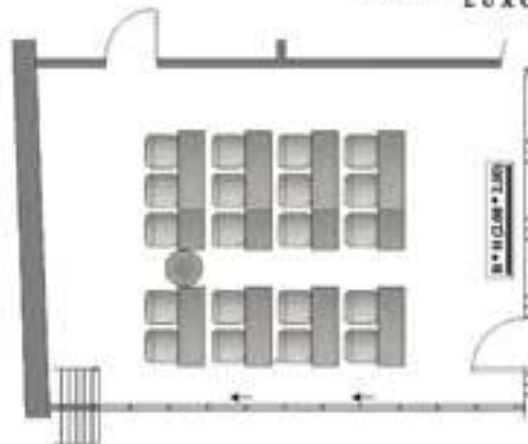

STEIGENBERGER NILE PALACE LUXOR

20 Seats