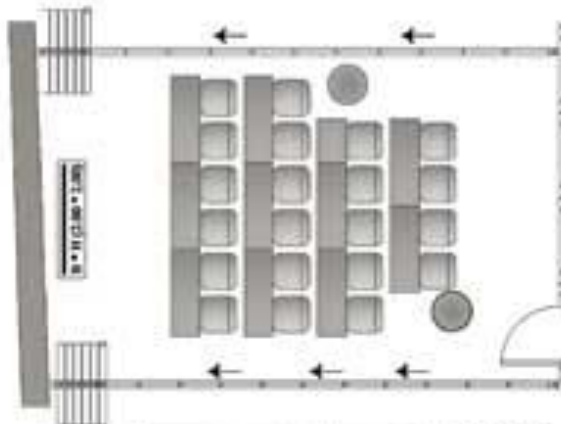

STEIGENBERGER
NILE PALACE
LUXOR

21 Seats