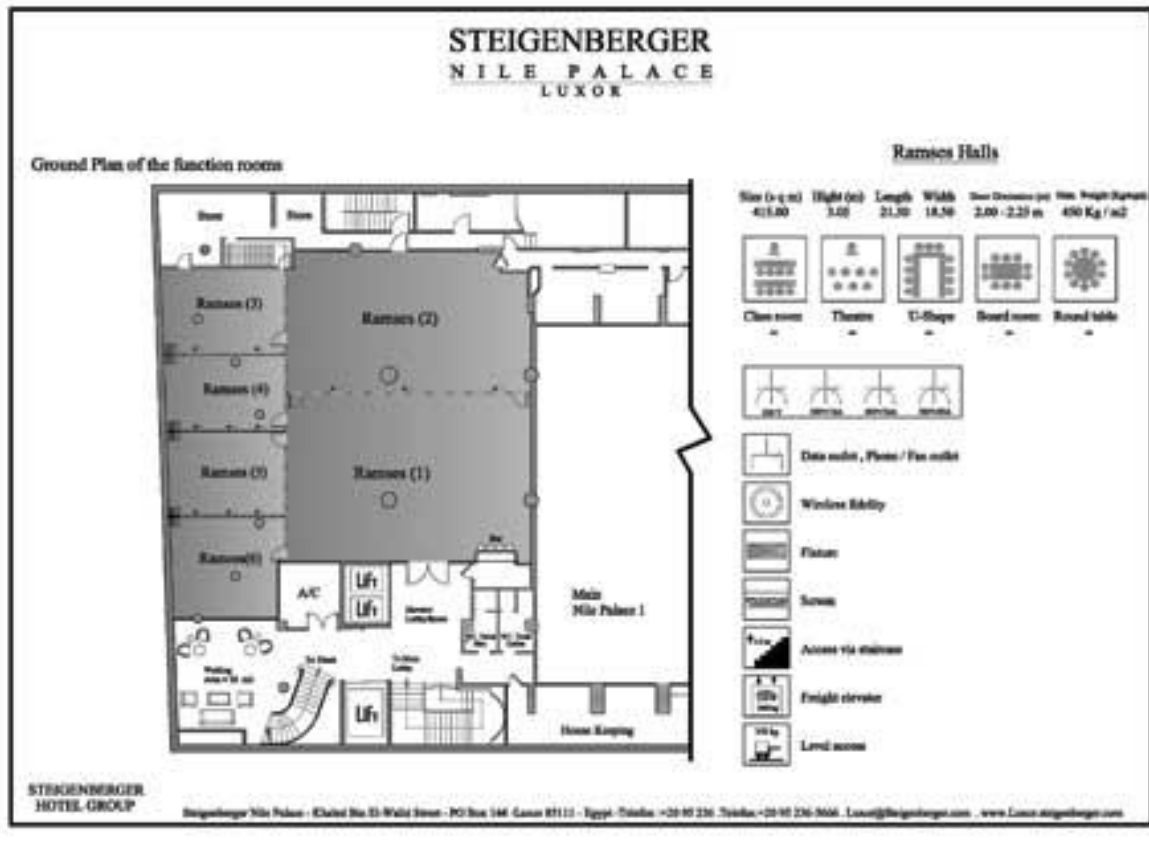

NILE-PALACE

NILE-PRINCE

NILE-PRINCESS

HABU

RAMSES

STEIGENBERGER
NILE PALACE
LUXOR

Ramses Hall (1)

Size (s q m)	Height (m)	Length	Width	Seat Distance (m)	Max. Weight (kg/m ²)
150.00	3.00	13.00	10.00	2.00 - 2.25 m	400 Kg / m ²

STEIGENBERGER
NILE PALACE
LUXOR

Ramses Hall (1)

Size (s q m)	Height (m)	Length	Width	Seat Distance (m)	Max. Weight (kg/m ²)
150.00	3.00	13.00	10.00	2.00 - 2.25 m	400 Kg / m ²

STEIGENBERGER
HOTEL GROUP

Steigenberger Nile Palace - Khedivial St. Wald Street - PO Box 144 Luxor 81111 - Egypt. Tel: +90 91 236 7444 - Fax: +90 91 236 5666. Email: Luxor@steigenberger.com www.Luxor.steigenberger.com

**STEIGENBERGER
NILE PALACE
LUXOR**

92 Seats

Ramses Hall (2)

Size (x y m) 12.00 2.00 Height (m) 3.05 Length 14.00 Width 9.00 Area (m²) 108.00 Max. Weight (Kg/m²) 450

Class room - Theatre - U-Shape - Board room - Round table

Data outlet, Phone / Fax outlet

Wireless facility

Picture

Screen

Access via staircase

Freight elevator

Level access

STEIGENBERGER
HOTEL GROUP