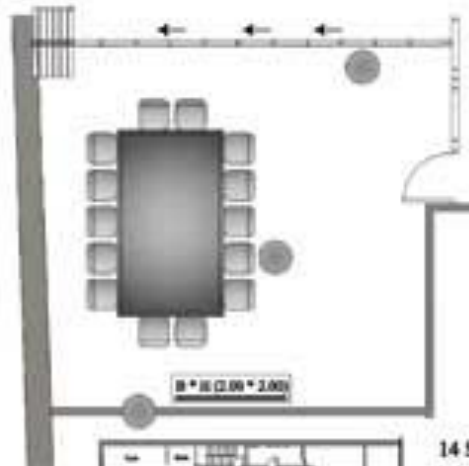

17 Seats

Ramses Hall (5)

Size (L x W)	Height (m)	Length	Width	Door Dimensions (m)	Max. Weight (Kg/m ²)
34.00	3.00	7.20	4.30	0.90 - 2.25 m	400 Kg / m ²

Class room Theatre U-Shape Board room Round table

Data outlet, Phone / Fax outlet

STEIGENBERGER
NILE PALACE
LUXOR

16 Seats

Ramses Hall (4)

Size (L x W)	Height (m)	Length	Width	Door Dimensions (m)	Max. Weight (Kg/m ²)
33.00	3.00	7.20	4.20	0.90 - 2.25 m	400 Kg / m ²

Class room Theatre U-Shape Board room Round table

24 Seats

Ramses Hall (5)

Size (L x W) 34.00 12.00
Height (m) 3.00
Length 7.20
Width 4.20
Door Clearance (m) 0.90 - 2.25 m
Max. Weight (kg/m²) 400 Kg / m²

STEIGENBERGER
HOTEL GROUP

Steigenberger Nile Palace - Khaled Ben El-Wahed Street - PO Box 144 - Luxor 81111 - Egypt - Tel: +20 95 236 2466 - Fax: +20 95 236 2466 - Email: Luxor@steigenberger.com - www.Luxor.steigenberger.com

STEIGENBERGER NILE PALACE LUXOR

14 Seats

Ramses Hall (6)

Size (L x W) 48.00 12.00
Height (m) 3.00
Length 6.80
Width 4.00
Door Clearance (m) 0.90 - 2.25 m
Max. Weight (kg/m²) 400 Kg / m²

STEIGENBERGER
HOTEL GROUP