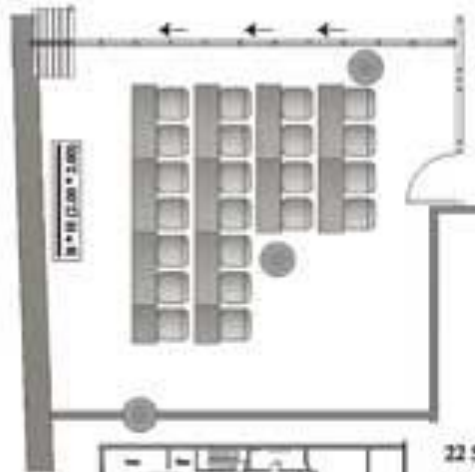

STEIGENBERGER NILE PALACE LUXOR

22 Seats