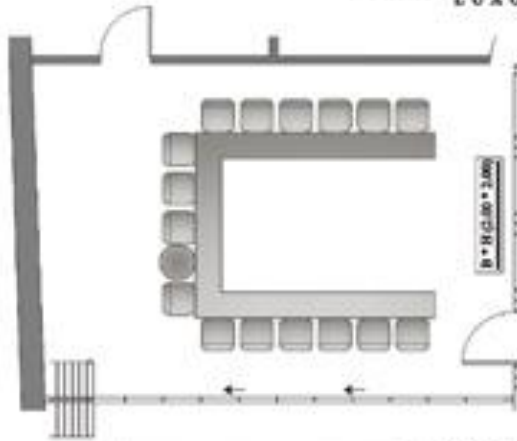

**STEIGENBERGER
NILE PALACE
LUXOR**

92 Seats

Ramses Hall (2)

Size (x y m) 12.00 2.00 Height (m) 3.05 Length 14.00 Width 9.00 Area (m²) 108.00 Max. Weight (Kg/m²) 450

Class room - Theatre - U-Shape - Board room - Round table

80 Seats

Ramses Hall (2)

Size (x y m) 12.00 2.00 Height (m) 3.05 Length 14.00 Width 9.00 Area (m²) 108.00 Max. Weight (Kg/m²) 450

Class room - Theatre - U-Shape - Board room - Round table

Data outlet, Phone / Fax outlet

Wireless facility

Picture

Screen

Access via staircase

Freight elevator

Level access

STEIGENBERGER
HOTEL GROUP

Steigenberger Nile Palace - Khedive St El Wahid Street - PO Box 144 - Luxor 81111 - Egypt - Tel: +20 95 236 2400 - Fax: +20 95 236 5000 - Email: Luxor@steigenberger.com - www.Luxor.steigenberger.com

STEIGENBERGER NILE PALACE LUXOR

16 Seats

Ramses Hall (3)

Size (l x w (m))	Height (m)	Length	Width	Door Threshold (m)	Max. Weight (Kg/m ²)
37.50	3.05	7.50	4.70	0.90 - 2.25 m	450 Kg / m ²

Class room Theatre U-Shape Board room Round table