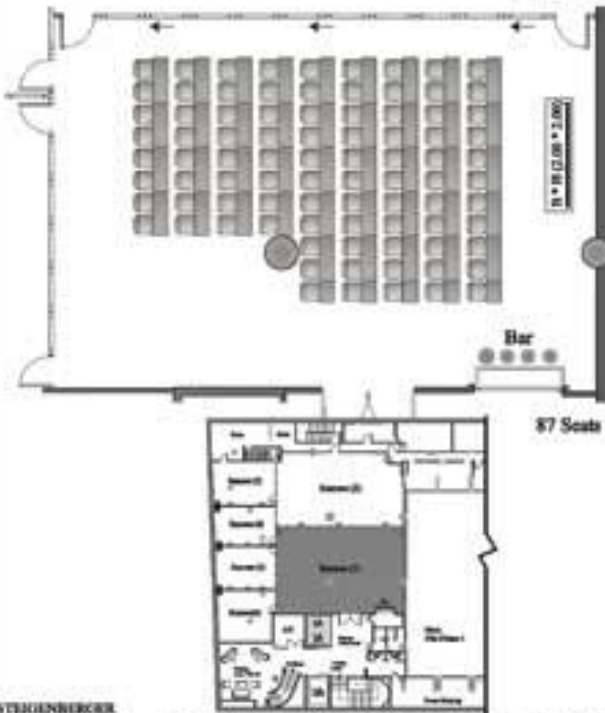

NILE-PALACE

NILE-PRINCE

NILE-PRINCESS

HABU

RAMSES

STEIGENBERGER
NILE PALACE
LUXOR

Ramses Hall (1)

Size (s q m)	Height (m)	Length	Width	Seat Distance (m)	Max. Weight (kg/m ²)
150.00	3.00	13.00	10.00	2.00 - 2.25 m	400 Kg / m ²

STEIGENBERGER
NILE PALACE
LUXOR

Ramses Hall (1)

Size (s q m)	Height (m)	Length	Width	Seat Distance (m)	Max. Weight (kg/m ²)
150.00	3.00	13.00	10.00	2.00 - 2.25 m	400 Kg / m ²

STEIGENBERGER
HOTEL GROUP

Steigenberger Nile Palace - Khedivial St. Wald Street - PO Box 144 Luxor 81111 - Egypt. Tel: +90 91 236 7444 - Fax: +90 91 236 5666. Email: Luxor@steigenberger.com www.Luxor.steigenberger.com

**STEIGENBERGER
NILE PALACE
LUXOR**

92 Seats

Ramses Hall (2)

Size (x y m) 12.00 2.00 Height (m) 3.05 Length 14.00 Width 9.00 Area (m²) 108.00 Max. Weight (Kg/m²) 450

Class room - Theatre - U-Shape - Board room - Round table