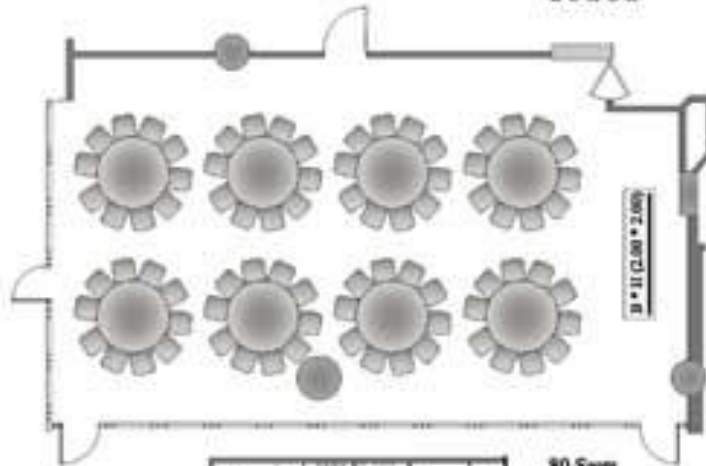

NILE-PALACE

NILE-PRINCE

NILE-PRINCESS

HABU

RAMSES

STEIGENBERGER
NILE PALACE
LUXOR

Ramses Hall (1)

Size (s q m)	Height (m)	Length	Width	Seat Distance (m)	Max. Weight (kg/m ²)
150.00	3.00	13.00	10.00	2.00 - 2.25 m	400 Kg / m ²

**STEIGENBERGER
NILE PALACE
LUXOR**

92 Seats

Ramses Hall (2)

Size (x y m) 12.00 2.00 Height (m) 3.05 Length 14.00 Width 9.00 Area (m²) 108.00 Max. Weight (Kg/m²) 450

Class room - Theatre - U-Shape - Board room - Round table

Data outlet, Phone / Fax outlet

Wireless facility

Picture

Screen

Access via staircase

Freight elevator

Level access

STEIGENBERGER
HOTEL GROUP

80 Seats

Ramses Hall (2)

Size (x y m) 12.00 2.00 Height (m) 3.05 Length 14.00 Width 9.00 Area (m²) 108.00 Max. Weight (Kg/m²) 450

Class room - Theatre - U-Shape - Board room - Round table

Data outlet, Phone / Fax outlet