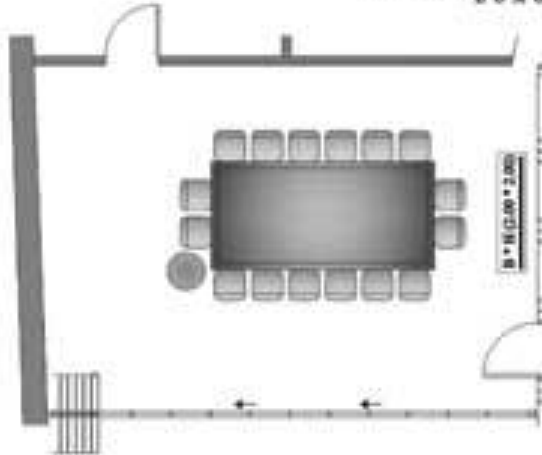

STEIGENBERGER
NILE PALACE
LUXOR

16 Seats