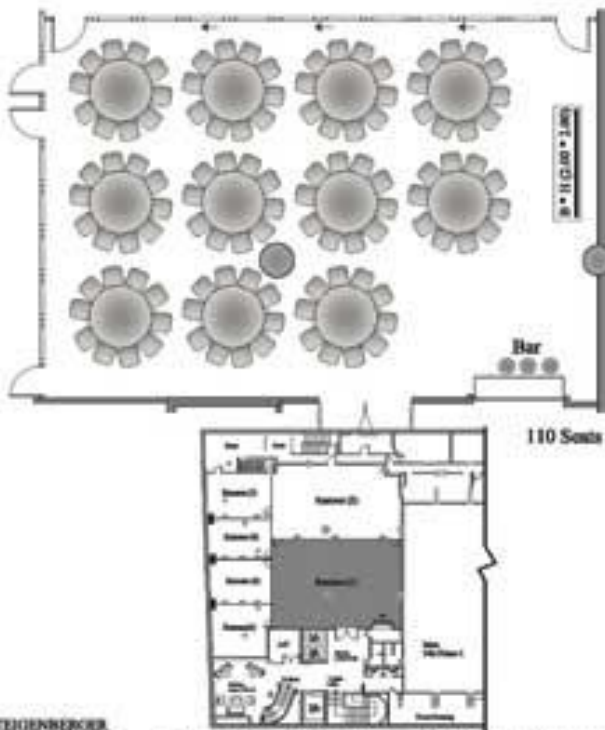

NILE-PALACE

NILE-PRINCE

NILE-PRINCESS

HABU

RAMSES

STEIGENBERGER
NILE PALACE
LUXOR

Ramses Hall (1)

Size (s q m)	Height (m)	Length	Width	Seat Distance (m)	Max. Weight (kg/m ²)
150.00	3.00	13.00	10.00	2.00 - 2.25 m	400 Kg / m ²

STEIGENBERGER
NILE PALACE
LUXOR

Ramses Hall (1)

Size (s q m)	Height (m)	Length	Width	Seat Distance (m)	Max. Weight (kg/m ²)
150.00	3.00	13.00	10.00	2.00 - 2.25 m	400 Kg / m ²

STEIGENBERGER
HOTEL GROUP

Steigenberger Nile Palace - Khedivial St. Wald Street - PO Box 144 Luxor 81111 - Egypt. Tel: +90 91 236 7444 - Fax: +90 91 236 5666. Email: Luxor@steigenberger.com www.Luxor.steigenberger.com

**STEIGENBERGER
NILE PALACE
LUXOR**

92 Seats

Ramses Hall (2)

Size (x y m) 12.00 2.00 Height (m) 3.05 Length 14.00 Width 9.00 Area (m²) 108.00 Max. Weight (Kg/m²) 450

Class room - Theatre - U-Shape - Board room - Round table

80 Seats

Ramses Hall (2)

Size (x y m) 12.00 2.00 Height (m) 3.05 Length 14.00 Width 9.00 Area (m²) 108.00 Max. Weight (Kg/m²) 450

Class room - Theatre - U-Shape - Board room - Round table

Data outlet, Phone / Fax outlet