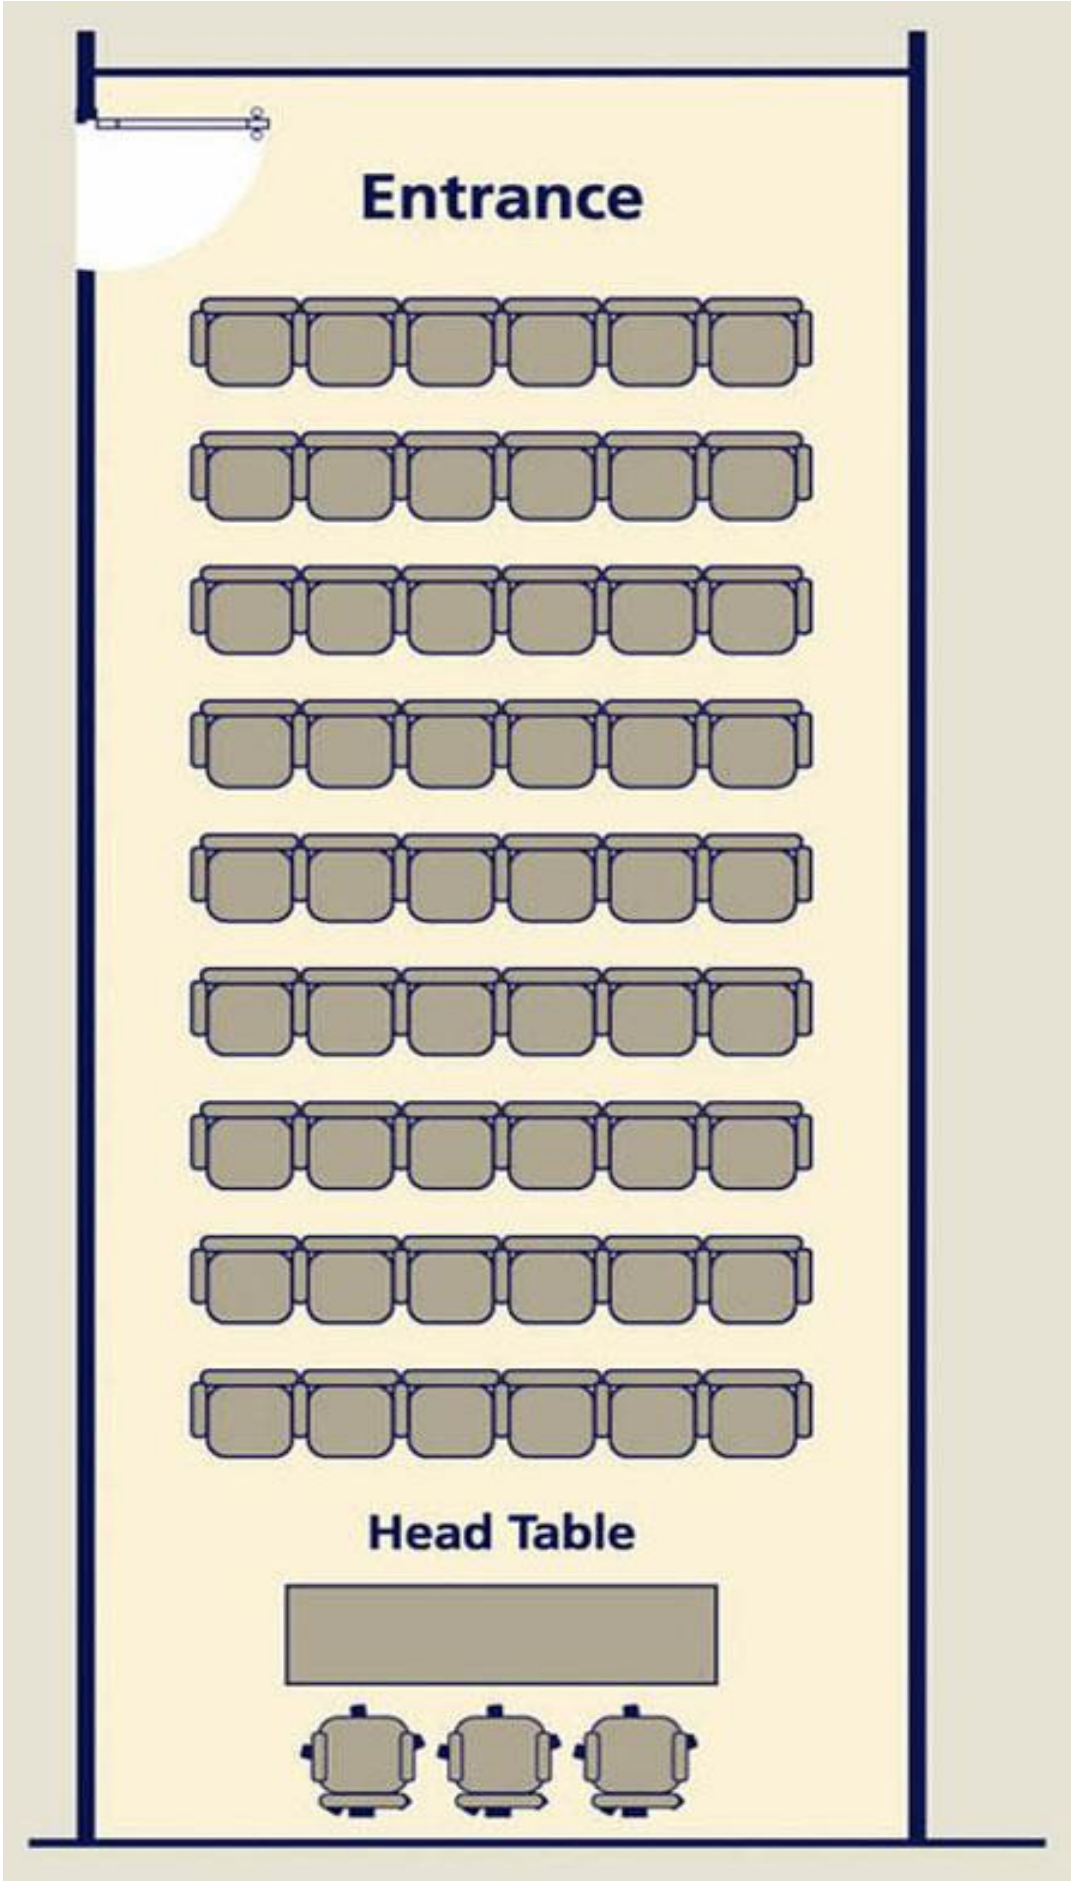

NILE-PALACE

NILE-PRINCE

NILE-PRINCESS

HABU

RAMSES

STEIGENBERGER
NILE PALACE
LUXOR

Ramses Hall (1)

Size (s q m)	Height (m)	Length	Width	Seat Distance (m)	Max. Weight (kg/m ²)
150.00	3.00	13.00	10.00	2.00 - 2.25 m	400 Kg / m ²

**STEIGENBERGER
NILE PALACE
LUXOR**

92 Seats

Ramses Hall (2)

Size (x y m) 12.00 2.00 Height (m) 3.05 Length 14.00 Width 9.00 Area (m²) 108.00 Max. Weight (Kg/m²) 450

Class room - Theatre - U-Shape - Board room - Round table

80 Seats

Ramses Hall (2)

Size (x y m) 12.00 2.00 Height (m) 3.05 Length 14.00 Width 9.00 Area (m²) 108.00 Max. Weight (Kg/m²) 450

Class room - Theatre - U-Shape - Board room - Round table

Data outlet, Phone / Fax outlet