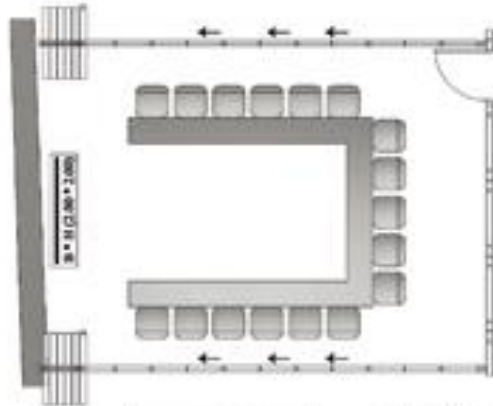

STEIGENBERGER
NILE PALACE
LUXOR

17 Seats

Ramses Hall (5)

Size (L x W)	Height (m)	Length	Width	Door Dimensions (m)	Max. Weight (Kg/m²)
34.00	3.00	7.20	4.30	0.90 - 2.25 m	400 Kg / m²

Class room Theatre U-Shape Board room Round table

Data outlet, Phone / Fax outlet

Wireless Safety

Picture

Screen

Access via staircase

Freight elevator

Level access

STEIGENBERGER
HOTEL GROUP

Steigenberger Nile Palace - Khedive St El-Wahed Street - PO Box 144 Giza 81111 - Egypt - Tel: +20 95 234 2464 - Fax: +20 95 234 0066 - Email: Luxor@steigenberger.com - www.Luxor.steigenberger.com