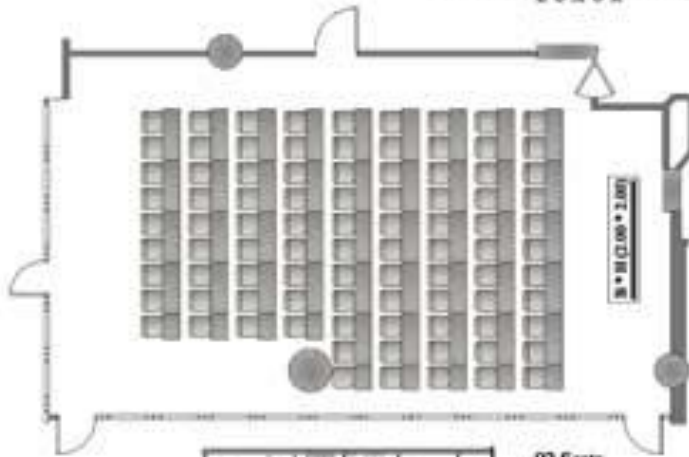

NILE-PALACE

NILE-PRINCE

NILE-PRINCESS

HABU

RAMSES

STEIGENBERGER
NILE PALACE
LUXOR

Ramses Hall (1)

Size (s q m)	Height (m)	Length	Width	Seat Distance (m)	Max. Weight (kg/m ²)
150.00	3.00	13.00	10.00	2.00 - 2.25 m	400 Kg / m ²

STEIGENBERGER
NILE PALACE
LUXOR

Ramses Hall (1)

Size (s q m)	Height (m)	Length	Width	Seat Distance (m)	Max. Weight (kg/m ²)
150.00	3.00	13.00	10.00	2.00 - 2.25 m	400 Kg / m ²

STEIGENBERGER
HOTEL GROUP

Steigenberger Nile Palace - Khedivial St. Wald Street - PO Box 144 Luxor 81111 - Egypt. Tel: +90 91 236 7444 - Fax: +90 91 236 5666. Email: Luxor@steigenberger.com www.Luxor.steigenberger.com

**STEIGENBERGER
NILE PALACE
LUXOR**

92 Seats

Ramses Hall (2)

Size (x y m) 12.00 2.00 Height (m) 3.05 Length 14.00 Width 9.00 Area (m²) 108.00 Max. Weight (Kg/m²) 450

Class room - Theatre - U-Shape - Board room - Round table

Data outlet, Phone / Fax outlet

Wireless facility

Picture

Screen

Access via staircase

Freight elevator

Level access

STEIGENBERGER
HOTEL GROUP